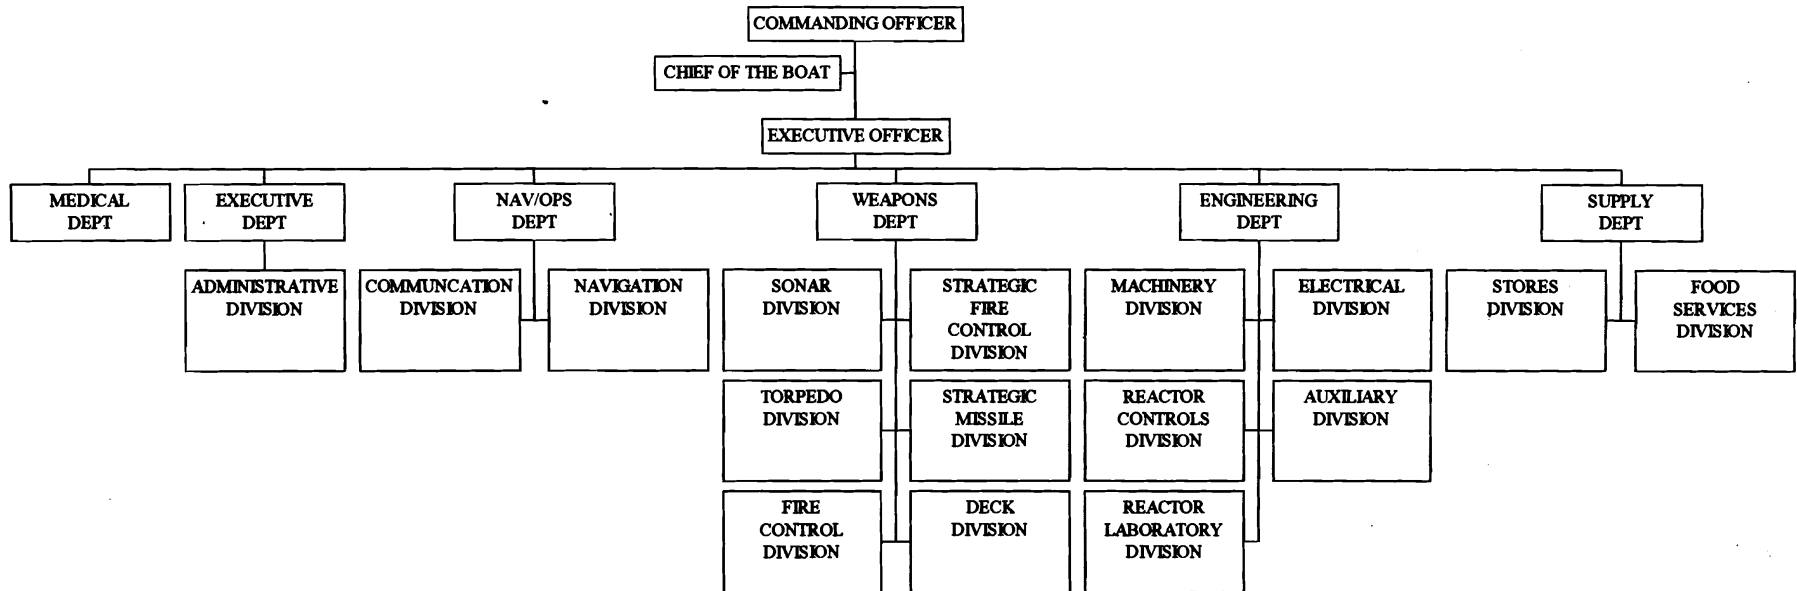

USS ALABAMA SSBN 731

COMMAND ORGANIZATION