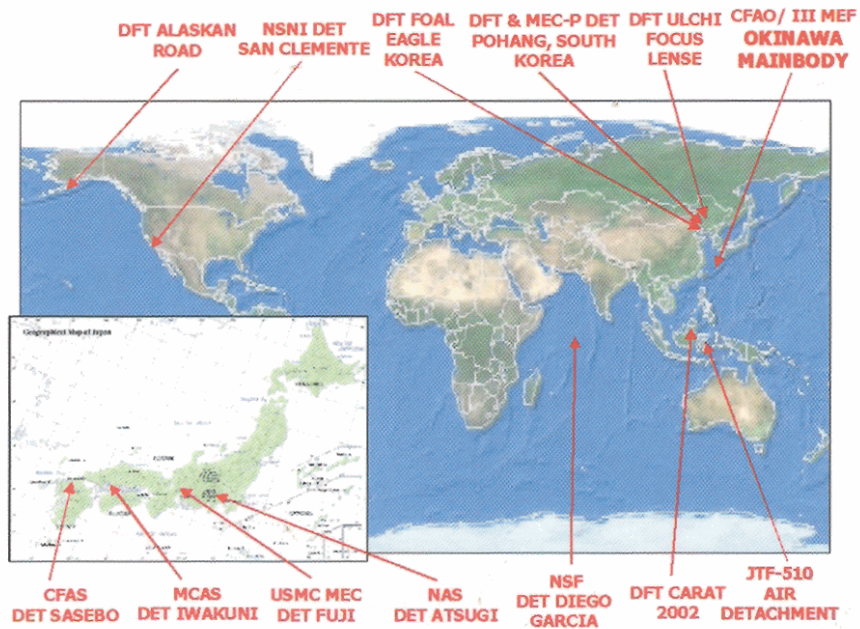

# *Naval Mobile Construction Battalion One*

*FAR EAST DEPLOYMENT  
June-December 2002*

HEINZEL

Naval Mobile Construction Battalion ONE  
Pacific Theater Deployment  
June - December 2002