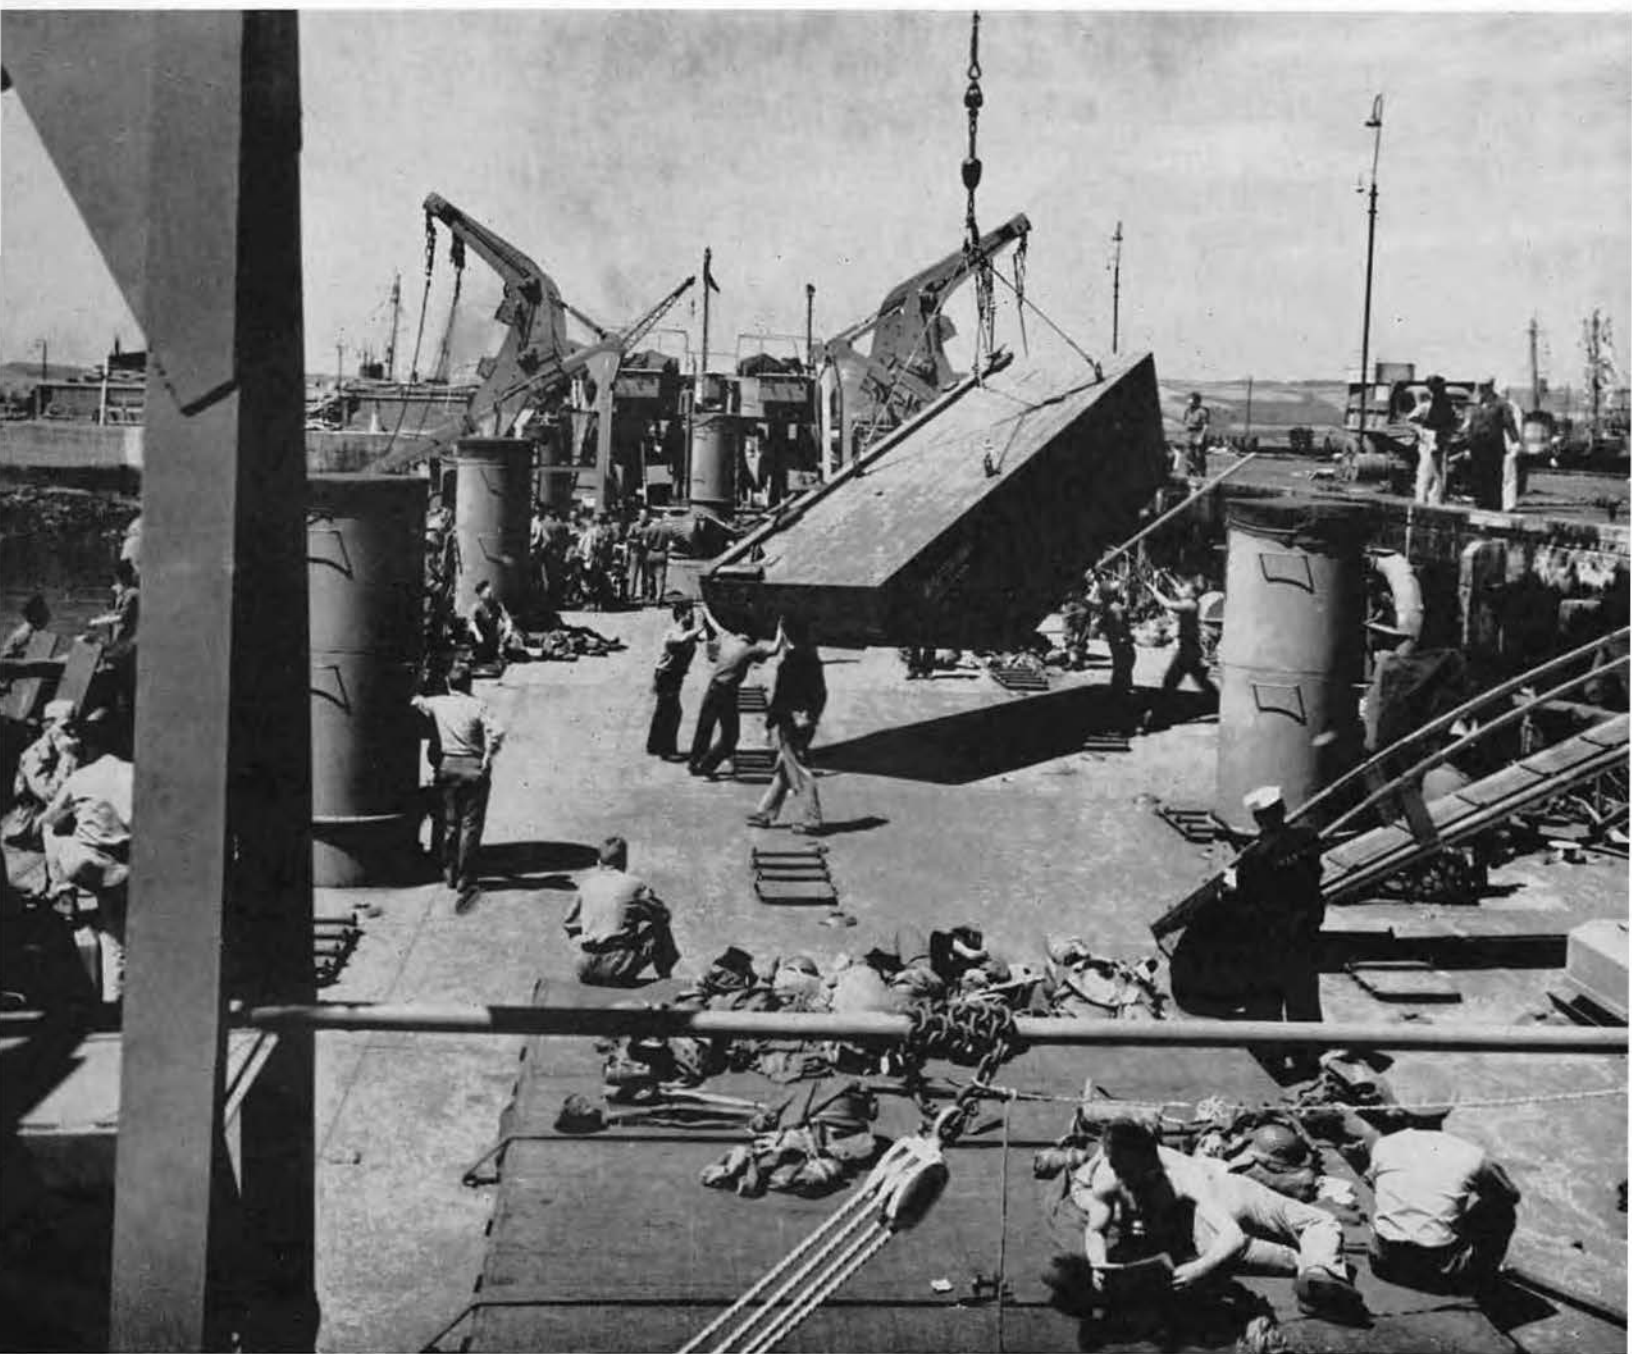

A little difficulty is encountered in the building of a jungle road. But the Seabees soon had everything under control.

Bringing the war to the Italians, LST formed a large part of the huge armada that landed men and supplies on the shores of Sicily. Jeeps roll from one craft as another stands by, jaws open, ready to unload. Notice the pontoon causeway over which the jeep comes ashore.

which hours before had been a major threat to the U. S. position in the Pacific, was put into shape for U. S. planes by the time the last Jap had been exterminated.

In other theatres of the war, the Seabees have been equally active. They were the first American detachment to land in Africa. They were in the first wave at Casablanca. As the U. S. and British forces rolled eastward, the Seabees rolled with them. The Seabee demolition units were out in front blasting barbed wire entanglements, locating and detonating booby traps and land mines. They built housing and hospital facilities. Water supply and purification were also in their hands.

Seabees were in the vanguard at Sicily and at Salerno. With the invasion forces under a hell of fire from the shore batteries, enemy bombers, and tiger tanks which blasted men and equipment to bits on every side, the Seabees unloaded thousands of pieces of equipment, cleared space for dressing stations, blasted barbed wire entanglements and took part in the fight. Within two days they had turned the bloody beach of Salerno into a temporary base of operations.

Seabees rush materials aboard ship for the voyage to Cherbourg, France. There the Seabees helped British and U. S. Army units in restoring the harbor to Allied shipping.